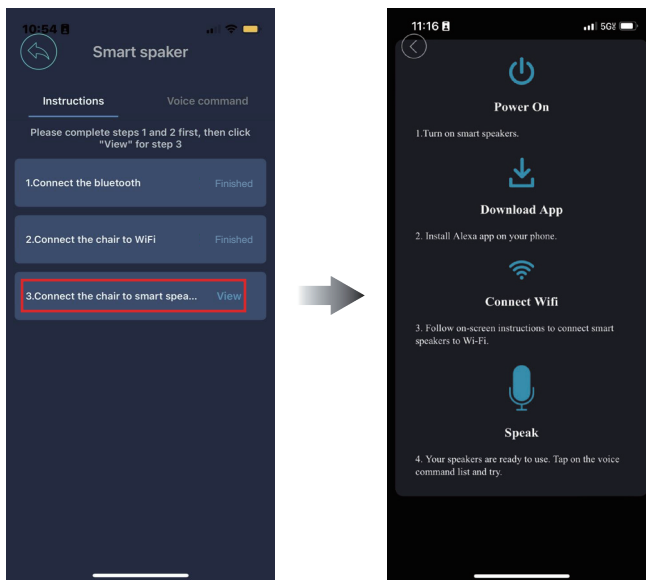

- From the Smart speaker page, complete the three steps listed in the Instructions tab.

7. First Step to Connect to Alexa

- Connect the Xrest to bluetooth by pressing the first step, “Connect to bluetooth”. Then select OP-Xrest 4D from the Choose the device menu and press OK.

8. Second Step to Connect to Alexa

- Connect the chair to WiFi by clicking on the “Connect the chair to WiFi” step.
- From the Connect to WiFi menu, enter in your WiFi network and password, then select the check mark located below to complete this step.

**** Please have both massage chair and Alexa device connected to the same Wifi network.**

9. Third Step to Connect to Alexa

- Connect the chair to the smart speaker, Alexa, by pressing the “Connect the chair to smart speaker”. Then, you will be directed to the steps to connect your Xrest chair to Alexa.
- The menu states the steps needed to connect, they are as follows:
 - ① First, turn on your Alexa device.
** If you don't have an Alexa device, please go to second step.
 - ② Second, download and install the “**Amazon Alexa**” app from either the App store or Google play.
 - ③ Third, connect the smart speakers to the same WiFi as your Xrest chair.
 - ④ Fourth, your smart speakers are ready to be used alongside the Xrest chair. Go to the Voice Command List, located on the Smart Speaker menu, to try out some voice commands.

10. To activate Alexa:

- Go to your Alexa app and go to “More” tab at the bottom.
- Tap “Skills and Games” and search “Osaki Massage” in the search engine.

- Tap “Osaki Titan Voice Commands” and launch it.