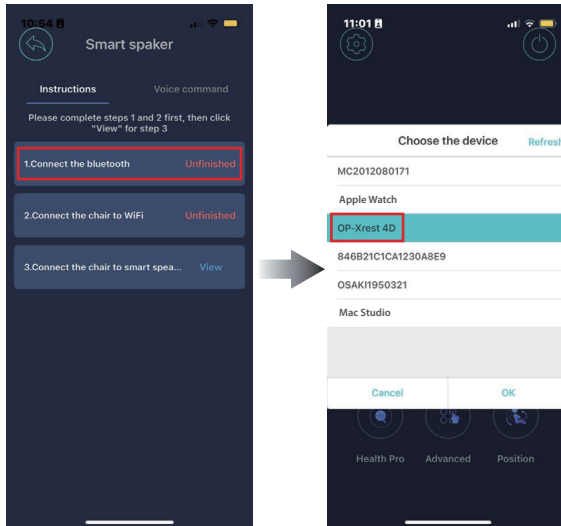

2. Open App
 - Open the “**Osaki Platinum Xrest 4D**” app from your device.

3. Setting Page

- Located in the upper left hand corner, tap on the Setting icon to go to the Setting Page.

4. Osaki Account

- Login into your Osaki account by clicking the “sign in/sign up” button.
- If you do not have a current account, please click the “Sign Up” button. Then, input an email and password.

NOTE: You must make an Osaki account in order to connect your Xrest chair to Alexa.

5. Smart Speaker Page

- On the setting page, click on “Smart Speaker” to go to the Smart Speaker page.

6. Connect to Alexa

- From the Smart speaker page, complete the three steps listed in the Instructions tab.

7. First Step to Connect to Alexa

- Connect the Xrest to bluetooth by pressing the first step, “Connect to bluetooth”. Then select OP-Xrest 4D from the Choose the device menu and press OK.