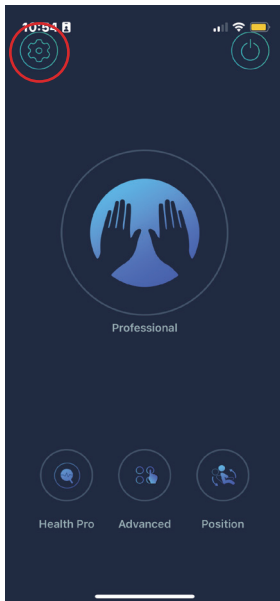

Connect Osaki OP Xrest 4D to Alexa Guide

1. Download App
 - Download the “**Osaki Platinum Xrest 4D**” app from either the app store or google play store.
 - IOS <https://apps.apple.com/app/id6443444227>
 - Android <https://play.google.com/store/apps/details?id=com.easepal.project8701c>

2. Open App
 - Open the “**Osaki Platinum Xrest 4D**” app from your device.

3. Setting Page

- Located in the upper left hand corner, tap on the Setting icon to go to the Setting Page.

4. Osaki Account

- Login into your Osaki account by clicking the “sign in/sign up” button.
- If you do not have a current account, please click the “Sign Up” button. Then, input an email and password.