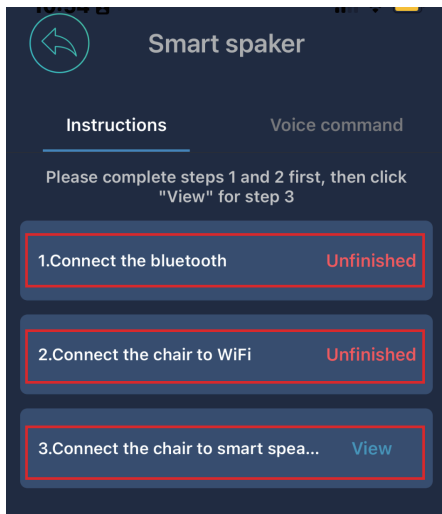

2. Open App
 - Open the “**Osaki Platinum Xrest 4D**” app from your device.

3. Setting Page

- Located in the upper left hand corner, tap on the Setting icon to go to the Setting Page.

4. Osaki Account

- Login into your Osaki account by clicking the “sign in/sign up” button.
- If you do not have a current account, please click the “Sign Up” button. Then, input an email and password.

NOTE: You must make an Osaki account in order to connect your Xrest chair to Alexa.

5. Smart Speaker Page

- On the setting page, click on “Smart Speaker” to go to the Smart Speaker page.

6. Connect to Alexa

- From the Smart speaker page, complete the three steps listed in the Instructions tab.

7. First Step to Connect to Alexa

- Connect the Xrest to bluetooth by pressing the first step, “Connect to bluetooth”. Then select OP-Xrest 4D from the Choose the device menu and press OK.

8. Second Step to Connect to Alexa

- Connect the chair to WiFi by clicking on the “Connect the chair to WiFi” step.
- From the Connect to WiFi menu, enter in your WiFi network and password, then select the check mark located below to complete this step.