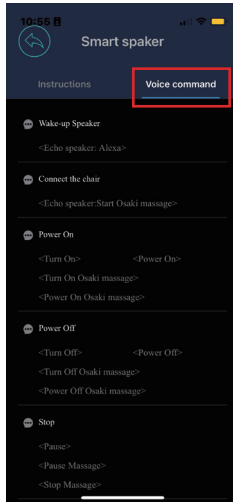

**** Please have both massage chair and Alexa device connected to the same Wifi network.**

9. Third Step to Connect to Alexa

- Connect the chair to the smart speaker, Alexa, by pressing the “Connect the chair to smart speaker”. Then, you will be directed to the steps to connect your Xrest chair to Alexa.
- The menu states the steps needed to connect, they are as follows:
 - ① First, turn on your Alexa device.
** If you don't have an Alexa device, please go to second step.
 - ② Second, download and install the “**Amazon Alexa**” app from either the App store or Google play.
 - ③ Third, connect the smart speakers to the same WiFi as your Xrest chair.
 - ④ Fourth, your smart speakers are ready to be used alongside the Xrest chair. Go to the Voice Command List, located on the Smart Speaker menu, to try out some voice commands.

10. To activate Alexa:

- Go to your Alexa app and go to “More” tab at the bottom.
- Tap “Skills and Games” and search “Osaki Massage” in the search engine.

- Tap “Osaki Titan Voice Commands” and launch it.

- Pick whichever device you want to use to instruct the massage chair, either your own smart phone or the Alexa device.

1. Use the Alexa app without an Alexa device

2. Set up with an Alexa device

- To activate the voice command for the massage chair, say **“Hey Alexa, start Osaki Massage”** into your Alexa app.
** Do this before using any voice command.

To wake up Alexa and the Xrest:
“Hey Alexa, start Osaki Massage”

11. Smart Speaker Page

- Refer to the voice command menu in the Osaki Xrest App or the following page to view all commands that can be used with Alexa.