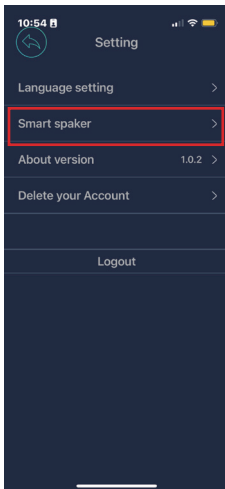

Connect Osaki OP Xrest 4D to Alexa Guide

1. Download App
 - Download the “**Osaki Platinum Xrest 4D**” app from either the app store or google play store.
 - IOS <https://apps.apple.com/app/id6443444227>
 - Android <https://play.google.com/store/apps/details?id=com.easepal.project8701c>

2. Open App
 - Open the “**Osaki Platinum Xrest 4D**” app from your device.

3. Setting Page

- Located in the upper left hand corner, tap on the Setting icon to go to the Setting Page.

4. Osaki Account

- Login into your Osaki account by clicking the “sign in/sign up” button.
- If you do not have a current account, please click the “Sign Up” button. Then, input an email and password.

NOTE: You must make an Osaki account in order to connect your Xrest chair to Alexa.

5. Smart Speaker Page

- On the setting page, click on “Smart Speaker” to go to the Smart Speaker page.

6. Connect to Alexa