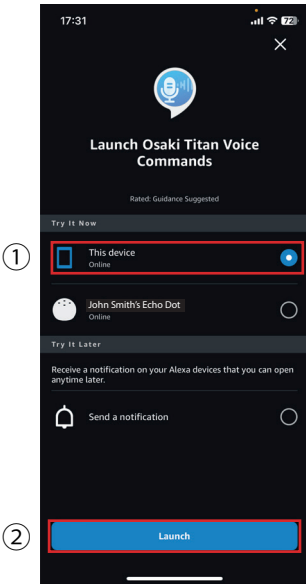

8. Second Step to Connect to Alexa

- Connect the chair to WiFi by clicking on the “Connect the chair to WiFi” step.
- From the Connect to WiFi menu, enter in your WiFi network and password, then select the check mark located below to complete this step.

**** Please have both massage chair and Alexa device connected to the same Wifi network.**

9. Third Step to Connect to Alexa

- Connect the chair to the smart speaker, Alexa, by pressing the “Connect the chair to smart speaker”. Then, you will be directed to the steps to connect your Xrest chair to Alexa.
- The menu states the steps needed to connect, they are as follows:
 - ① First, turn on your Alexa device.
** If you don't have an Alexa device, please go to second step.
 - ② Second, download and install the “**Amazon Alexa**” app from either the App store or Google play.
 - ③ Third, connect the smart speakers to the same WiFi as your Xrest chair.
 - ④ Fourth, your smart speakers are ready to be used alongside the Xrest chair. Go to the Voice Command List, located on the Smart Speaker menu, to try out some voice commands.

10. To activate Alexa:

- Go to your Alexa app and go to “More” tab at the bottom.
- Tap “Skills and Games” and search “Osaki Massage” in the search engine.

- Tap “Osaki Titan Voice Commands” and launch it.

- Pick whichever device you want to use to instruct the massage chair, either your own smart phone or the Alexa device.

1. Use the Alexa app without an Alexa device

2. Set up with an Alexa device

- To activate the voice command for the massage chair, say **“Hey Alexa, start Osaki Massage”** into your Alexa app.
** Do this before using any voice command.