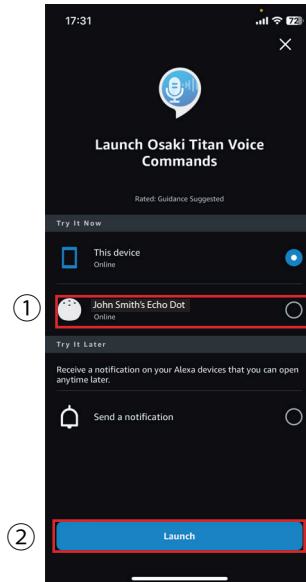

8. Second Step to Connect to Alexa

- Connect the chair to WiFi by clicking on the “Connect the chair to WiFi” step.
- From the Connect to WiFi menu, enter in your WiFi network and password, then select the check mark located below to complete this step.

**** Please have both massage chair and Alexa device connected to the same Wifi network.**

9. Third Step to Connect to Alexa

- Connect the chair to the smart speaker, Alexa, by pressing the “Connect the chair to smart speaker”. Then, you will be directed to the steps to connect your Xrest chair to Alexa.
- The menu states the steps needed to connect, they are as follows:
 - ① First, turn on your Alexa device.
** If you don't have an Alexa device, please go to second step.
 - ② Second, download and install the “**Amazon Alexa**” app from either the App store or Google play.
 - ③ Third, connect the smart speakers to the same WiFi as your Xrest chair.
 - ④ Fourth, your smart speakers are ready to be used alongside the Xrest chair. Go to the Voice Command List, located on the Smart Speaker menu, to try out some voice commands.

10. To activate Alexa:

- Go to your Alexa app and go to “More” tab at the bottom.
- Tap “Skills and Games” and search “Osaki Massage” in the search engine.

- Tap “Osaki Titan Voice Commands” and launch it.

- Pick whichever device you want to use to instruct the massage chair, either your own smart phone or the Alexa device.

1. Use the Alexa app without an Alexa device

2. Set up with an Alexa device

- To activate the voice command for the massage chair, say **“Hey Alexa, start Osaki Massage”** into your Alexa app.
** Do this before using any voice command.