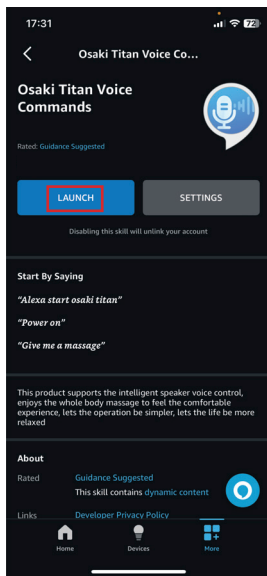

8. Second Step to Connect to Alexa

- Connect the chair to WiFi by clicking on the “Connect the chair to WiFi” step.
- From the Connect to WiFi menu, enter in your WiFi network and password, then select the check mark located below to complete this step.

**** Please have both massage chair and Alexa device connected to the same Wifi network.**

9. Third Step to Connect to Alexa

- Connect the chair to the smart speaker, Alexa, by pressing the “Connect the chair to smart speaker”. Then, you will be directed to the steps to connect your Xrest chair to Alexa.
- The menu states the steps needed to connect, they are as follows:
 - ① First, turn on your Alexa device.
** If you don't have an Alexa device, please go to second step.
 - ② Second, download and install the “**Amazon Alexa**” app from either the App store or Google play.
 - ③ Third, connect the smart speakers to the same WiFi as your Xrest chair.
 - ④ Fourth, your smart speakers are ready to be used alongside the Xrest chair. Go to the Voice Command List, located on the Smart Speaker menu, to try out some voice commands.

10. To activate Alexa:

- Go to your Alexa app and go to “More” tab at the bottom.
- Tap “Skills and Games” and search “Osaki Massage” in the search engine.

- Tap “Osaki Titan Voice Commands” and launch it.