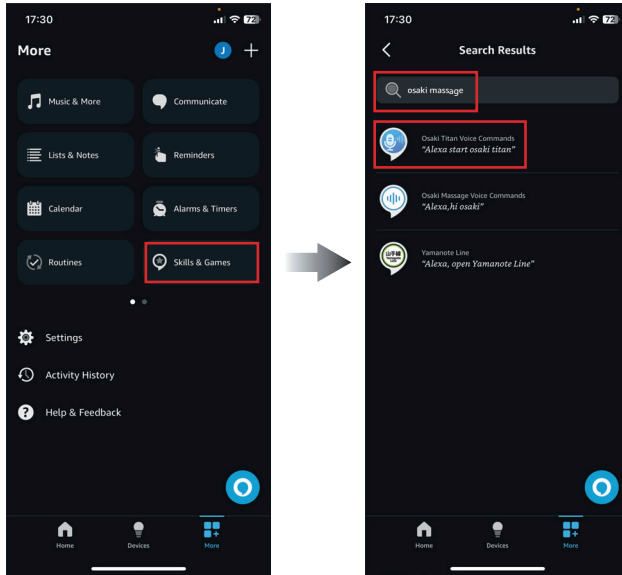

8. Second Step to Connect to Alexa

- Connect the chair to WiFi by clicking on the “Connect the chair to WiFi” step.
- From the Connect to WiFi menu, enter in your WiFi network and password, then select the check mark located below to complete this step.

**** Please have both massage chair and Alexa device connected to the same Wifi network.**

9. Third Step to Connect to Alexa

- Connect the chair to the smart speaker, Alexa, by pressing the “Connect the chair to smart speaker”. Then, you will be directed to the steps to connect your Xrest chair to Alexa.
- The menu states the steps needed to connect, they are as follows:
 - ① First, turn on your Alexa device.
** If you don't have an Alexa device, please go to second step.
 - ② Second, download and install the “**Amazon Alexa**” app from either the App store or Google play.
 - ③ Third, connect the smart speakers to the same WiFi as your Xrest chair.
 - ④ Fourth, your smart speakers are ready to be used alongside the Xrest chair. Go to the Voice Command List, located on the Smart Speaker menu, to try out some voice commands.

10. To activate Alexa:

- Go to your Alexa app and go to “More” tab at the bottom.
- Tap “Skills and Games” and search “Osaki Massage” in the search engine.

- Tap “Osaki Titan Voice Commands” and launch it.

- Pick whichever device you want to use to instruct the massage chair, either your own smart phone or the Alexa device.

1. Use the Alexa app without an Alexa device

2. Set up with an Alexa device

- To activate the voice command for the massage chair, say **“Hey Alexa, start Osaki Massage”** into your Alexa app.
** Do this before using any voice command.