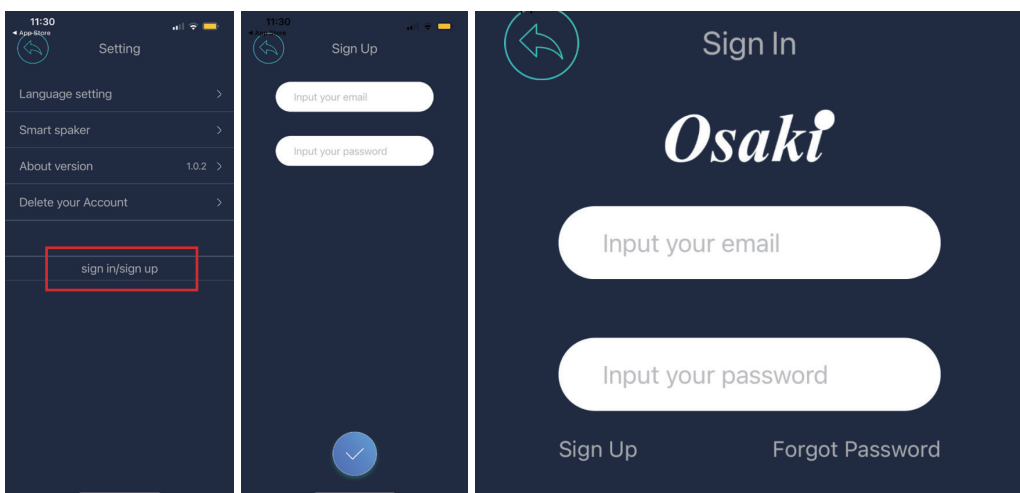

Connect Osaki OP Xrest 4D to Alexa Guide

1. Download App
 - Download the “**Osaki Platinum Xrest 4D**” app from either the app store or google play store.
 - IOS <https://apps.apple.com/app/id6443444227>
 - Android <https://play.google.com/store/apps/details?id=com.easepal.project8701c>

2. Open App
 - Open the “**Osaki Platinum Xrest 4D**” app from your device.

3. Setting Page

- Located in the upper left hand corner, tap on the Setting icon to go to the Setting Page.

4. Osaki Account

- Login into your Osaki account by clicking the “sign in/sign up” button.
- If you do not have a current account, please click the “Sign Up” button. Then, input an email and password.

NOTE: You must make an Osaki account in order to connect your Xrest chair to Alexa.

5. Smart Speaker Page

- On the setting page, click on “Smart Speaker” to go to the Smart Speaker page.

6. Connect to Alexa

- From the Smart speaker page, complete the three steps listed in the Instructions tab.

7. First Step to Connect to Alexa

- Connect the Xrest to bluetooth by pressing the first step, “Connect to bluetooth”. Then select OP-Xrest 4D from the Choose the device menu and press OK.