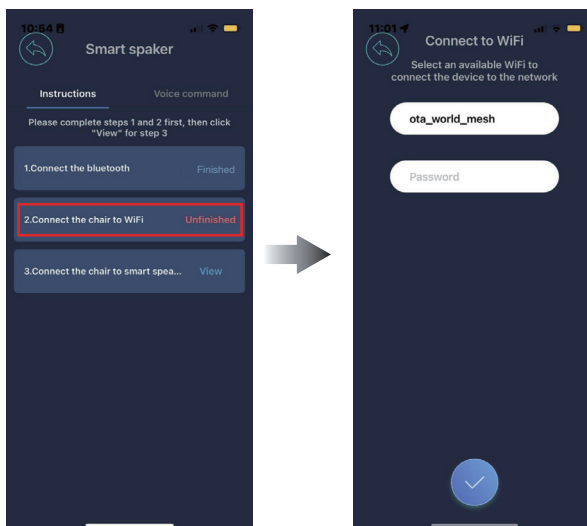

NOTE: You must make an Osaki account in order to connect your Xrest chair to Alexa.

5. Smart Speaker Page

- On the setting page, click on “Smart Speaker” to go to the Smart Speaker page.

6. Connect to Alexa

- From the Smart speaker page, complete the three steps listed in the Instructions tab.

7. First Step to Connect to Alexa

- Connect the Xrest to bluetooth by pressing the first step, “Connect to bluetooth”. Then select OP-Xrest 4D from the Choose the device menu and press OK.

8. Second Step to Connect to Alexa

- Connect the chair to WiFi by clicking on the “Connect the chair to WiFi” step.
- From the Connect to WiFi menu, enter in your WiFi network and password, then select the check mark located below to complete this step.

**** Please have both massage chair and Alexa device connected to the same Wifi network.**

9. Third Step to Connect to Alexa

- Connect the chair to the smart speaker, Alexa, by pressing the “Connect the chair to smart speaker”. Then, you will be directed to the steps to connect your Xrest chair to Alexa.
- The menu states the steps needed to connect, they are as follows:
 - ① First, turn on your Alexa device.
** If you don't have an Alexa device, please go to second step.
 - ② Second, download and install the “**Amazon Alexa**” app from either the App store or Google play.
 - ③ Third, connect the smart speakers to the same WiFi as your Xrest chair.
 - ④ Fourth, your smart speakers are ready to be used alongside the Xrest chair. Go to the Voice Command List, located on the Smart Speaker menu, to try out some voice commands.