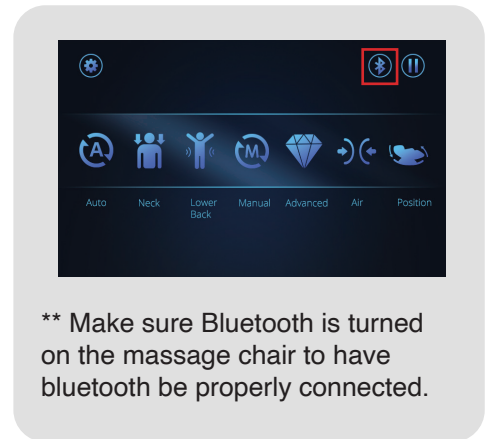

2. Open App
 - Open the “**Osaki Platinum Xrest 4D**” app from your device.

3. Setting Page

- Located in the upper left hand corner, tap on the Setting icon to go to the Setting Page.

4. Osaki Account

- Login into your Osaki account by clicking the “sign in/sign up” button.
- If you do not have a current account, please click the “Sign Up” button. Then, input an email and password.

NOTE: You must make an Osaki account in order to connect your Xrest chair to Alexa.

5. Smart Speaker Page

- On the setting page, click on “Smart Speaker” to go to the Smart Speaker page.

6. Connect to Alexa

- From the Smart speaker page, complete the three steps listed in the Instructions tab.

7. First Step to Connect to Alexa

- Connect the Xrest to bluetooth by pressing the first step, “Connect to bluetooth”. Then select OP-Xrest 4D from the Choose the device menu and press OK.

**** Please have both massage chair and Alexa device connected to the same Wifi network.**

9. Third Step to Connect to Alexa

- Connect the chair to the smart speaker, Alexa, by pressing the “Connect the chair to smart speaker”. Then, you will be directed to the steps to connect your Xrest chair to Alexa.
- The menu states the steps needed to connect, they are as follows:
 - ① First, turn on your Alexa device.
** If you don't have an Alexa device, please go to second step.
 - ② Second, download and install the “**Amazon Alexa**” app from either the App store or Google play.
 - ③ Third, connect the smart speakers to the same WiFi as your Xrest chair.
 - ④ Fourth, your smart speakers are ready to be used alongside the Xrest chair. Go to the Voice Command List, located on the Smart Speaker menu, to try out some voice commands.